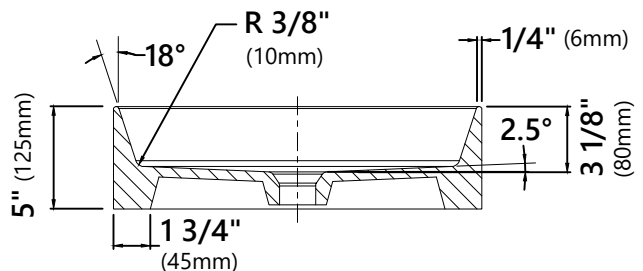

KCV-140

White Round Ceramic Bathroom Sink

Sink Dimensions

Overall Dimensions: $\varnothing 17 \frac{3}{4}''$ x 5"

Bowl Dimensions: $\varnothing 17 \frac{1}{4}''$

Sink Depth: 3 $\frac{1}{8}''$

Features

- Vitreous China
- Round Vessel Sink
- 1 $\frac{3}{4}''$ Drain Hole Size
- Without Overflow

Available Colors

- Gloss White

Optional Accessories

- Pop-Up Drain PU-10
- Grid Drain PU-12

CODES/STANDARDS:

Product Certification

cUPC
ADA

NOTE: Each sink may have a 3% dimension tolerance. Please measure the sink prior to installation.

Warranty

Kraus Limited Lifetime Warranty

see website for details www.kraususa.com