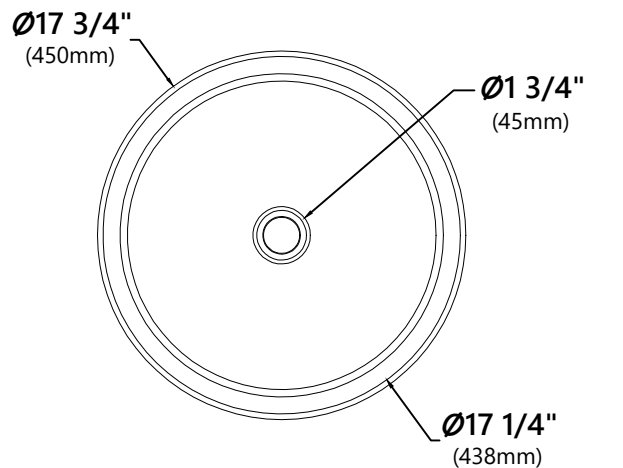

KCV-140

White Round Ceramic Bathroom Sink

Sink Dimensions

Overall Dimensions: $\varnothing 17 \frac{3}{4}''$ x 5"

Bowl Dimensions: $\varnothing 17 \frac{1}{4}''$

Sink Depth: 3 $\frac{1}{8}''$

Features

- Vitreous China
- Round Vessel Sink
- 1 $\frac{3}{4}''$ Drain Hole Size
- Without Overflow

Available Colors

- Gloss White

Optional Accessories

- Pop-Up Drain PU-10
- Grid Drain PU-12

CODES/STANDARDS:

Product Certification

cUPC
ADA

NOTE: Each sink may have a 3% dimension tolerance. Please measure the sink prior to installation.

Warranty

Kraus Limited Lifetime Warranty

see website for details www.kraususa.com