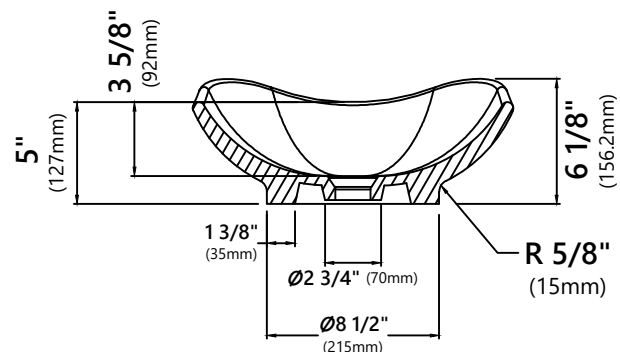

KCV-135

White Square Ceramic Bathroom Sink

Sink Dimensions

Overall Dimensions: 15 3/4" x 15 3/4" x 6 1/8"

Bowl Dimensions: 14 5/8" x 14 5/8"

Sink Depth: 3 5/8"

Features

- Vitreous China
- Square Vessel Sink
- 1 3/4" Drain Hole Size
- Without Overflow

Available Colors

- Matte White

Optional Accessories

- Pop-Up Drain PU-10
- Grid Drain PU-12

CODES/STANDARDS:

Product Certification

cUPC
ADA

NOTE: Each sink may have a 3% dimension tolerance. Please measure the sink prior to installation.

Warranty

Kraus Limited Lifetime Warranty

see website for details www.kraususa.com