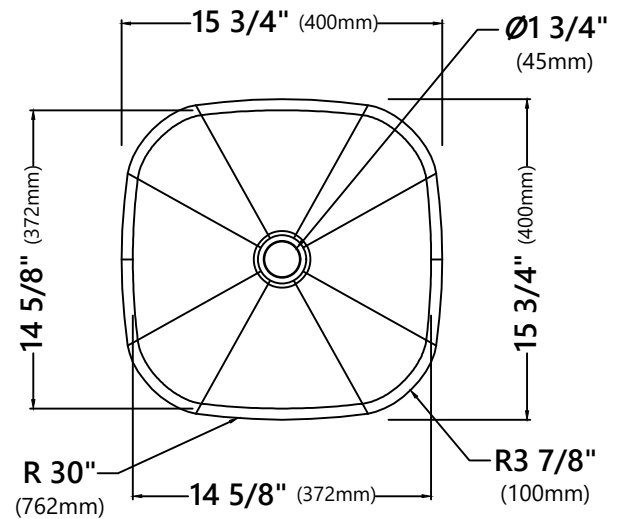

KCV-135

White Square Ceramic Bathroom Sink

Sink Dimensions

Overall Dimensions: 15 3/4" x 15 3/4" x 6 1/8"

Bowl Dimensions: 14 5/8" x 14 5/8"

Sink Depth: 3 5/8"

Features

- Vitreous China
- Square Vessel Sink
- 1 3/4" Drain Hole Size
- Without Overflow

Available Colors

- Matte White

Optional Accessories

- Pop-Up Drain PU-10
- Grid Drain PU-12

CODES/STANDARDS:

Product Certification

cUPC
ADA

NOTE: Each sink may have a 3% dimension tolerance. Please measure the sink prior to installation.

Warranty

Kraus Limited Lifetime Warranty

see website for details www.kraususa.com