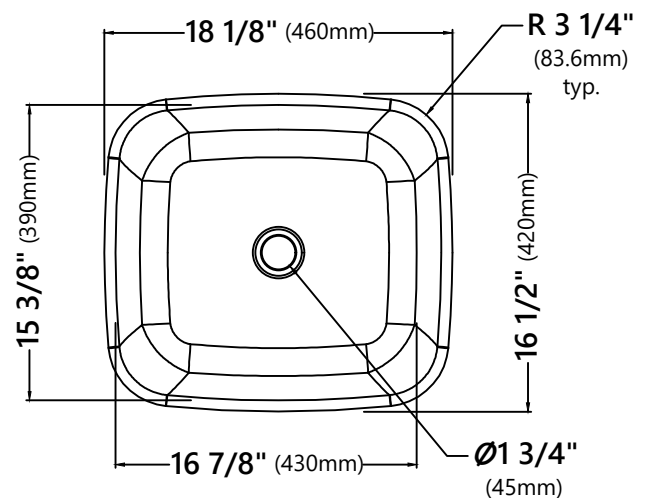

KCV-127

White Rectangular Ceramic Bathroom Sink

Sink Dimensions

Overall Dimensions: 18 1/8" x 16 1/2" x 5 1/2"

Bowl Dimensions: 16 7/8" x 15 3/8"

Sink Depth: 4"

Features

- Vitreous China
- Rectangular Vessel Sink
- 1 3/4" Drain Hole Size
- Without Overflow

Available Colors

- Gloss White

Optional Accessories

- Pop-Up Drain PU-10
- Grid Drain PU-12

CODES/STANDARDS:

Product Certification

cUPC
ADA

NOTE: Each sink may have a 3% dimension tolerance. Please measure the sink prior to installation.