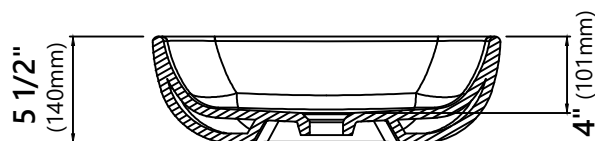

KCV-127

White Rectangular Ceramic Bathroom Sink

Sink Dimensions

Overall Dimensions: 18 1/8" x 16 1/2" x 5 1/2"

Bowl Dimensions: 16 7/8" x 15 3/8"

Sink Depth: 4"

Features

- Vitreous China
- Rectangular Vessel Sink
- 1 3/4" Drain Hole Size
- Without Overflow

Available Colors

- Gloss White

Optional Accessories

- Pop-Up Drain PU-10
- Grid Drain PU-12

CODES/STANDARDS:

Product Certification

cUPC
ADA

NOTE: Each sink may have a 3% dimension tolerance. Please measure the sink prior to installation.