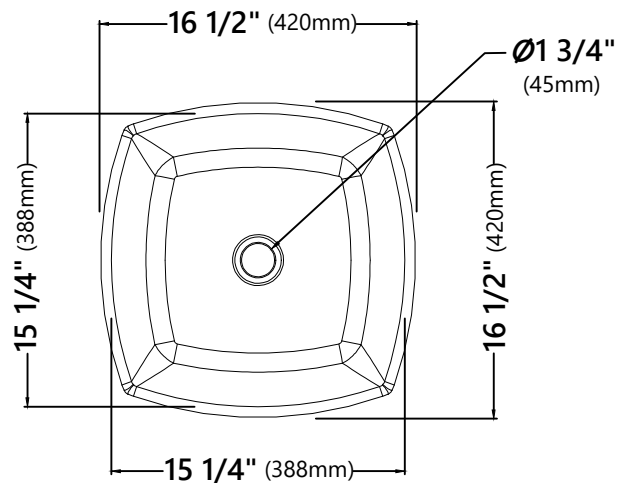

KCV-126

White Square Ceramic Bathroom Sink

Sink Dimensions

Overall Dimensions: 16 1/2" x 16 1/2" x 5 1/2"

Bowl Dimensions: 15 1/4" x 15 1/4"

Sink Depth: 4 1/4"

Features

- Vitreous China
- Square Vessel Sink
- 1 3/4" Drain Hole Size
- Without Overflow

Available Colors

- Gloss White

Optional Accessories

- Pop-Up Drain PU-10
- Grid Drain PU-12

CODES/STANDARDS:

Product Certification

cUPC
ADA

NOTE: Each sink may have a 3% dimension tolerance. Please measure the sink prior to installation.

Warranty

Kraus Limited Lifetime Warranty

see website for details www.kraususa.com