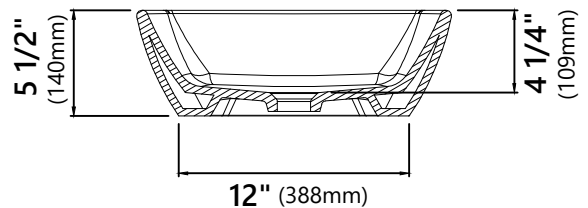

KCV-126

White Square Ceramic Bathroom Sink

Sink Dimensions

Overall Dimensions: 16 1/2" x 16 1/2" x 5 1/2"

Bowl Dimensions: 15 1/4" x 15 1/4"

Sink Depth: 4 1/4"

Features

- Vitreous China
- Square Vessel Sink
- 1 3/4" Drain Hole Size
- Without Overflow

Available Colors

- Gloss White

Optional Accessories

- Pop-Up Drain PU-10
- Grid Drain PU-12

CODES/STANDARDS:

Product Certification

cUPC
ADA

NOTE: Each sink may have a 3% dimension tolerance. Please measure the sink prior to installation.

Warranty

Kraus Limited Lifetime Warranty

see website for details www.kraususa.com