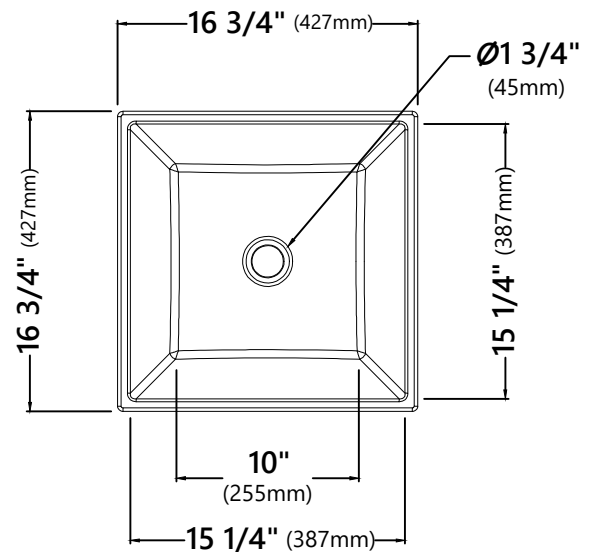

KCV-125

White Square Ceramic Bathroom Sink

Sink Dimensions

Overall Dimensions: 16 3/4" x 16 3/4" x 4 1/2"

Bowl Dimensions: 15 1/4" x 15 1/4"

Sink Depth: 3 1/2"

Features

- Vitreous China
- Square Vessel Sink
- 1 3/4" Drain Hole Size
- Without Overflow

Available Colors

- Gloss White

Optional Accessories

- Pop-Up Drain PU-10
- Grid Drain PU-12

CODES/STANDARDS:

Product Certification

cUPC
ADA

NOTE: Each sink may have a 3% dimension tolerance. Please measure the sink prior to installation.