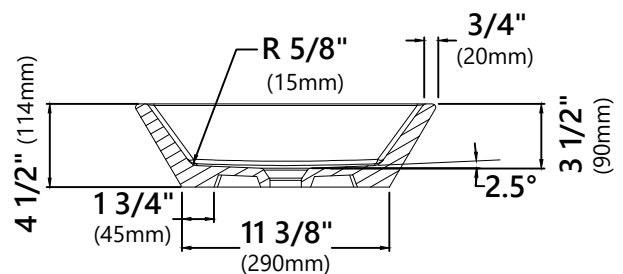

KCV-125

White Square Ceramic Bathroom Sink

Sink Dimensions

Overall Dimensions: 16 3/4" x 16 3/4" x 4 1/2"

Bowl Dimensions: 15 1/4" x 15 1/4"

Sink Depth: 3 1/2"

Features

- Vitreous China
- Square Vessel Sink
- 1 3/4" Drain Hole Size
- Without Overflow

Available Colors

- Gloss White

Optional Accessories

- Pop-Up Drain PU-10
- Grid Drain PU-12

CODES/STANDARDS:

Product Certification

cUPC
ADA

NOTE: Each sink may have a 3% dimension tolerance. Please measure the sink prior to installation.