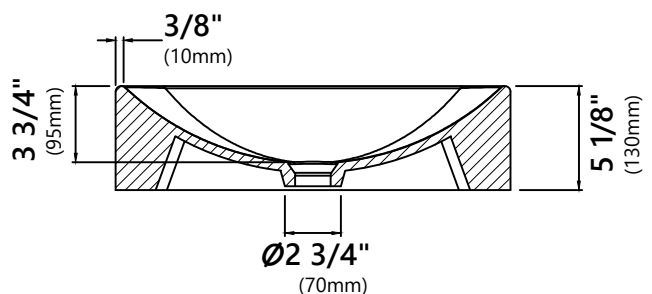

KCV-122

White Rectangular Ceramic Bathroom Sink

Sink Dimensions

Overall Dimensions: 19 3/8" x 11 3/4" x 5 1/8"

Bowl Dimensions: 18 5/8" x 11"

Sink Depth: 3 3/4"

Features

- Vitreous China
- Rectangular Vessel Sink
- 1 3/4" Drain Hole Size
- Without Overflow

Available Colors

- Gloss White

Optional Accessories

- Pop-Up Drain PU-10
- Grid Drain PU-12

CODES/STANDARDS:

Product Certification

cUPC
ADA

NOTE: Each sink may have a 3% dimension tolerance. Please measure the sink prior to installation.