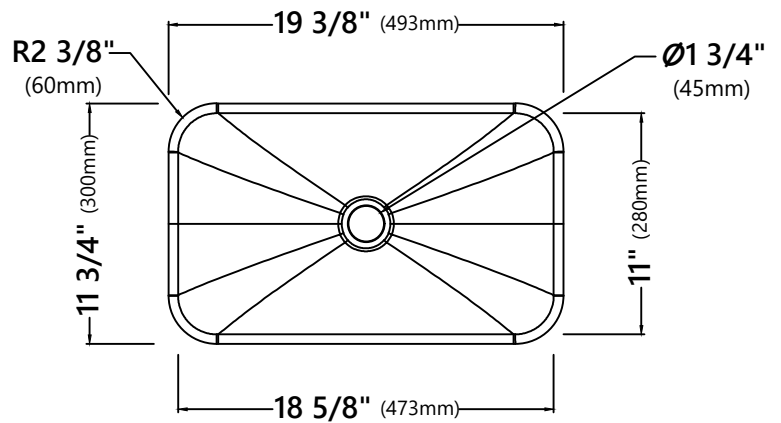

KCV-122

White Rectangular Ceramic Bathroom Sink

Sink Dimensions

Overall Dimensions: 19 3/8" x 11 3/4" x 5 1/8"

Bowl Dimensions: 18 5/8" x 11"

Sink Depth: 3 3/4"

Features

- Vitreous China
- Rectangular Vessel Sink
- 1 3/4" Drain Hole Size
- Without Overflow

Available Colors

- Gloss White

Optional Accessories

- Pop-Up Drain PU-10
- Grid Drain PU-12

CODES/STANDARDS:

Product Certification

cUPC
ADA

NOTE: Each sink may have a 3% dimension tolerance. Please measure the sink prior to installation.