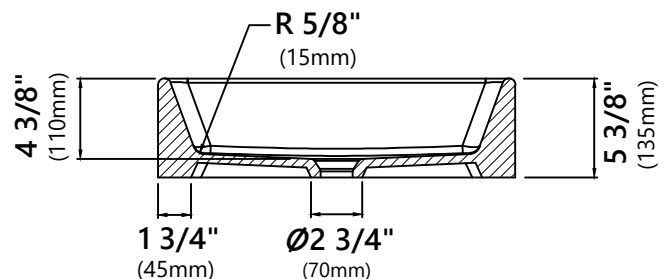

KCV-121

White Rectangular Ceramic Bathroom Sink

Sink Dimensions

Overall Dimensions: 19 1/4" x 15 1/4" x 5 3/8"

Bowl Dimensions: 18" x 14"

Sink Depth: 4 3/8"

Features

- Vitreous China
- Rectangular Vessel Sink
- 1 3/4" Drain Hole Size
- Without Overflow

Available Colors

- Gloss White

Optional Accessories

- Pop-Up Drain PU-10
- Grid Drain PU-12

CODES/STANDARDS:

Product Certification

cUPC
ADA

NOTE: Each sink may have a 3% dimension tolerance. Please measure the sink prior to installation.