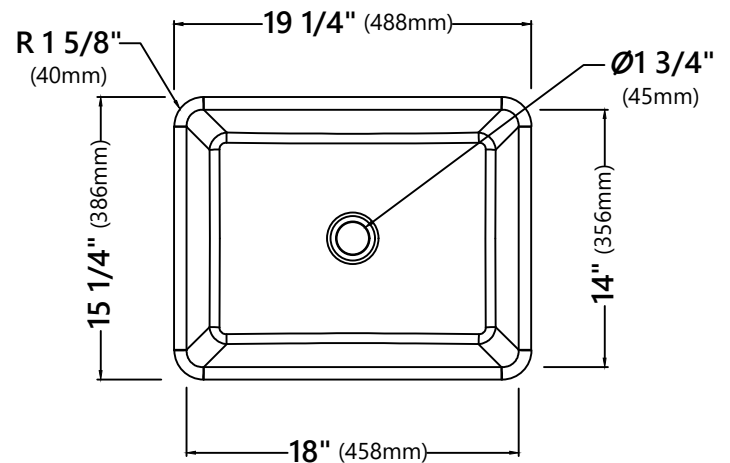

KCV-121

White Rectangular Ceramic Bathroom Sink

Sink Dimensions

Overall Dimensions: 19 1/4" x 15 1/4" x 5 3/8"

Bowl Dimensions: 18" x 14"

Sink Depth: 4 3/8"

Features

- Vitreous China
- Rectangular Vessel Sink
- 1 3/4" Drain Hole Size
- Without Overflow

Available Colors

- Gloss White

Optional Accessories

- Pop-Up Drain PU-10
- Grid Drain PU-12

CODES/STANDARDS:

Product Certification

cUPC
ADA

NOTE: Each sink may have a 3% dimension tolerance. Please measure the sink prior to installation.