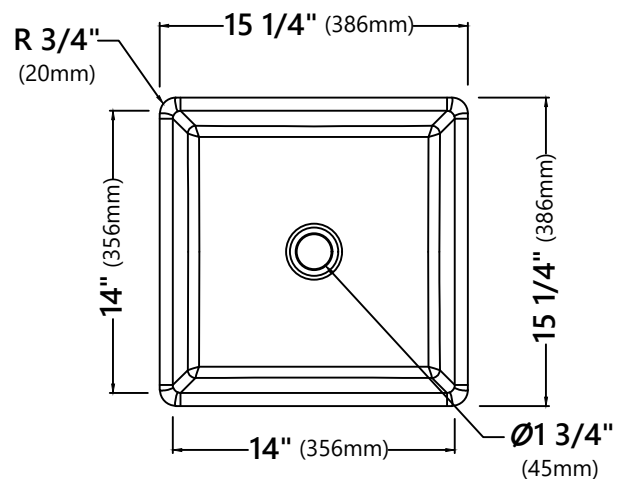

KCV-120

White Square Ceramic Bathroom Sink

Sink Dimensions

Overall Dimensions: 15 1/4" x 15 1/4" x 5 1/2"

Bowl Dimensions: 14" x 14"

Sink Depth: 4 3/8"

Features

- Vitreous China
- Square Vessel Sink
- 1 3/4" Drain Hole Size
- Without Overflow

Available Colors

- Gloss White

Optional Accessories

- Pop-Up Drain PU-10
- Grid Drain PU-12

CODES/STANDARDS:

Product Certification

cUPC
ADA

NOTE: Each sink may have a 3% dimension tolerance. Please measure the sink prior to installation.