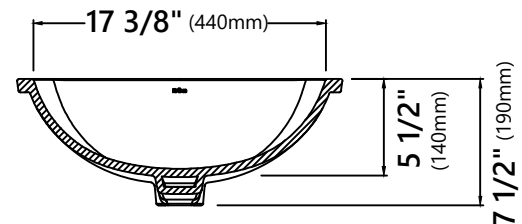

KCU-272

White Oval Ceramic Bathroom Sink

Sink Dimensions

Overall Dimensions: 19 1/4" x 16 1/8" x 7 1/2"

Bowl Dimensions: 17 3/8" x 14 1/8"

Bowl Depth: 5 1/2"

Features

- Vitreous China
- Oval Undermount Sink
- 1 3/4" Drain Hole Size
- With Overflow

Available Colors

- Gloss White

Accessories Included

- Cut Out Template
- Mounting Hardware

Optional Accessories

- Pop-Up Drain PU-11

CODES/STANDARDS:

Product Certification

cUPC

ADA

NOTE: Each sink may have a 3% dimension tolerance. Please measure the sink prior to installation.

Warranty

Kraus Limited Lifetime Warranty

see website for details www.kraususa.com