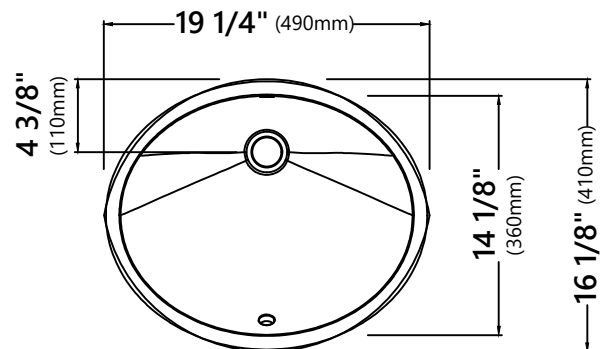

KCU-272

White Oval Ceramic Bathroom Sink

Sink Dimensions

Overall Dimensions: 19 1/4" x 16 1/8" x 7 1/2"

Bowl Dimensions: 17 3/8" x 14 1/8"

Bowl Depth: 5 1/2"

Features

- Vitreous China
- Oval Undermount Sink
- 1 3/4" Drain Hole Size
- With Overflow

Available Colors

- Gloss White

Accessories Included

- Cut Out Template
- Mounting Hardware

Optional Accessories

- Pop-Up Drain PU-11

CODES/STANDARDS:

Product Certification

cUPC

ADA

NOTE: Each sink may have a 3% dimension tolerance. Please measure the sink prior to installation.

Warranty

Kraus Limited Lifetime Warranty

see website for details www.kraususa.com