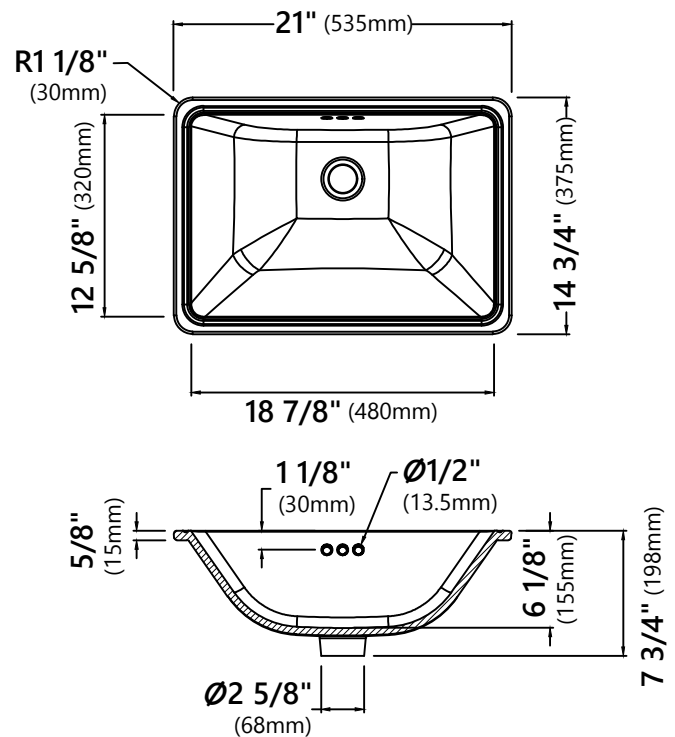

KCU-241

Undermount Ceramic Bathroom Sink

Sink Dimensions

Overall Dimensions: 21" x 14 3/4" x 7 3/4"

Bowl Dimensions: 18 7/8" x 12 5/8"

Sink Depth: 6 1/8"

Features

- Vitreous China
- Rectangular Vessel Sink
- 1 3/4" Drain Hole Size
- With Overflow

Available Colors

- Gloss White

Accessories Included

- Mounting Hardware
- Template

Optional Accessories

- Pop-Up Drain PU-11 & PU-16

CODES/STANDARDS:

Product Certification

cUPC

ADA

Warranty

Kraus Limited Lifetime Warranty

see website for details www.kraususa.com