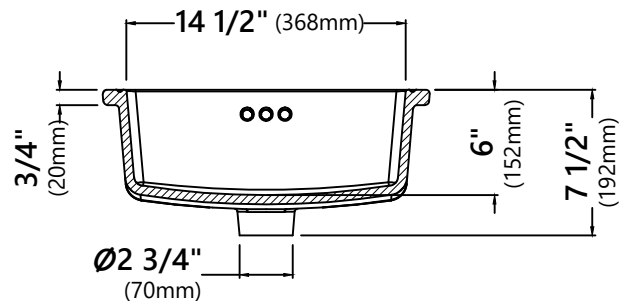

KCU-231

Undermount Ceramic Bathroom Sink

Sink Dimensions

Overall Dimensions: 17" x 17" x 7 1/2"

Bowl Dimensions: 14 1/2" x 14 1/2"

Sink Depth: 6"

Features

- Vitreous China
- Square Vessel Sink
- 1 3/4" Drain Hole Size
- With Overflow

Available Colors

- Matte White

Accessories Included

- Mounting Hardware
- Template

Optional Accessories

- Pop-Up Drain PU-11 & PU-16

CODES/STANDARDS:

Product Certification

cUPC

ADA

NOTE: Each sink may have a 3% dimension tolerance. Please measure the sink prior to installation.

Warranty

Kraus Limited Lifetime Warranty

see website for details www.kraususa.com