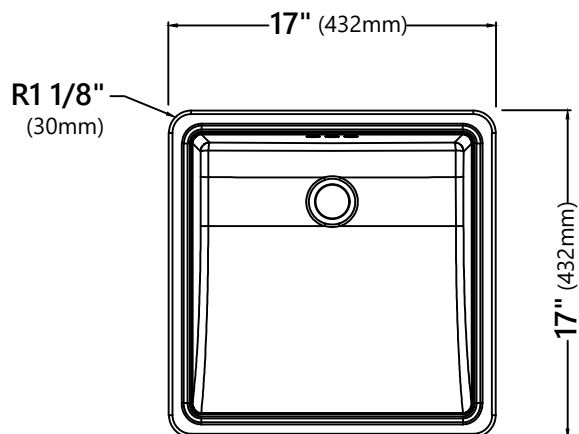

KCU-231

Undermount Ceramic Bathroom Sink

Sink Dimensions

Overall Dimensions: 17" x 17" x 7 1/2"

Bowl Dimensions: 14 1/2" x 14 1/2"

Sink Depth: 6"

Features

- Vitreous China
- Square Vessel Sink
- 1 3/4" Drain Hole Size
- With Overflow

Available Colors

- Matte White

Accessories Included

- Mounting Hardware
- Template

Optional Accessories

- Pop-Up Drain PU-11 & PU-16

CODES/STANDARDS:

Product Certification

cUPC

ADA

NOTE: Each sink may have a 3% dimension tolerance. Please measure the sink prior to installation.

Warranty

Kraus Limited Lifetime Warranty

see website for details www.kraususa.com