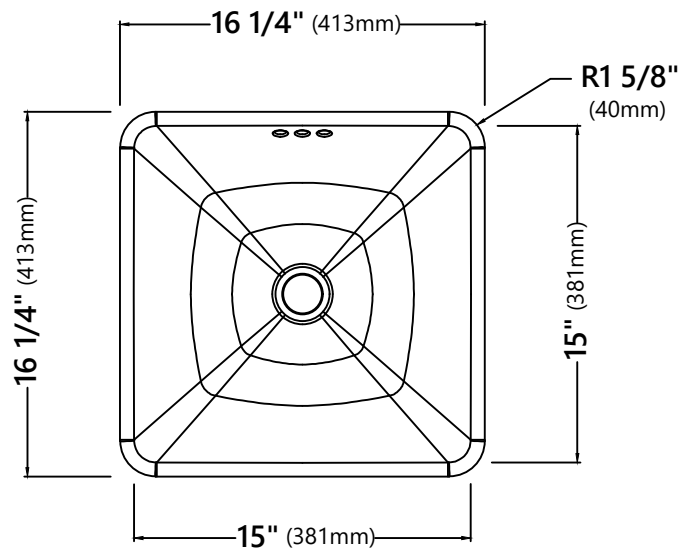

## Sink Dimensions

Overall Dimensions: 16 1/4" x 16 1/4" x 6 3/4"

Bowl Dimensions: 15" x 15"

Sink Depth: 4 3/4"

## Features

- Vitreous China
- Semi Recessed Sink
- 1 3/4" Drain Hole Size
- With Overflow

## CODES/STANDARDS:

Product Certification

cUPC

ADA

**NOTE:** Each sink may have a 3% dimension tolerance. Please measure the sink prior to installation.