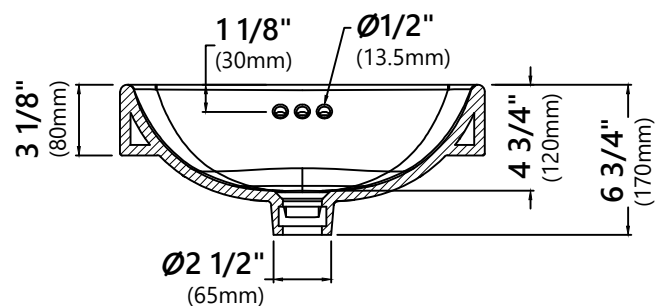

## Sink Dimensions

Overall Dimensions: 16 1/4" x 16 1/4" x 6 3/4"

Bowl Dimensions: 15" x 15"

Sink Depth: 4 3/4"

## Features

- Vitreous China
- Semi Recessed Sink
- 1 3/4" Drain Hole Size
- With Overflow

## CODES/STANDARDS:

Product Certification

cUPC

ADA

**NOTE:** Each sink may have a 3% dimension tolerance. Please measure the sink prior to installation.