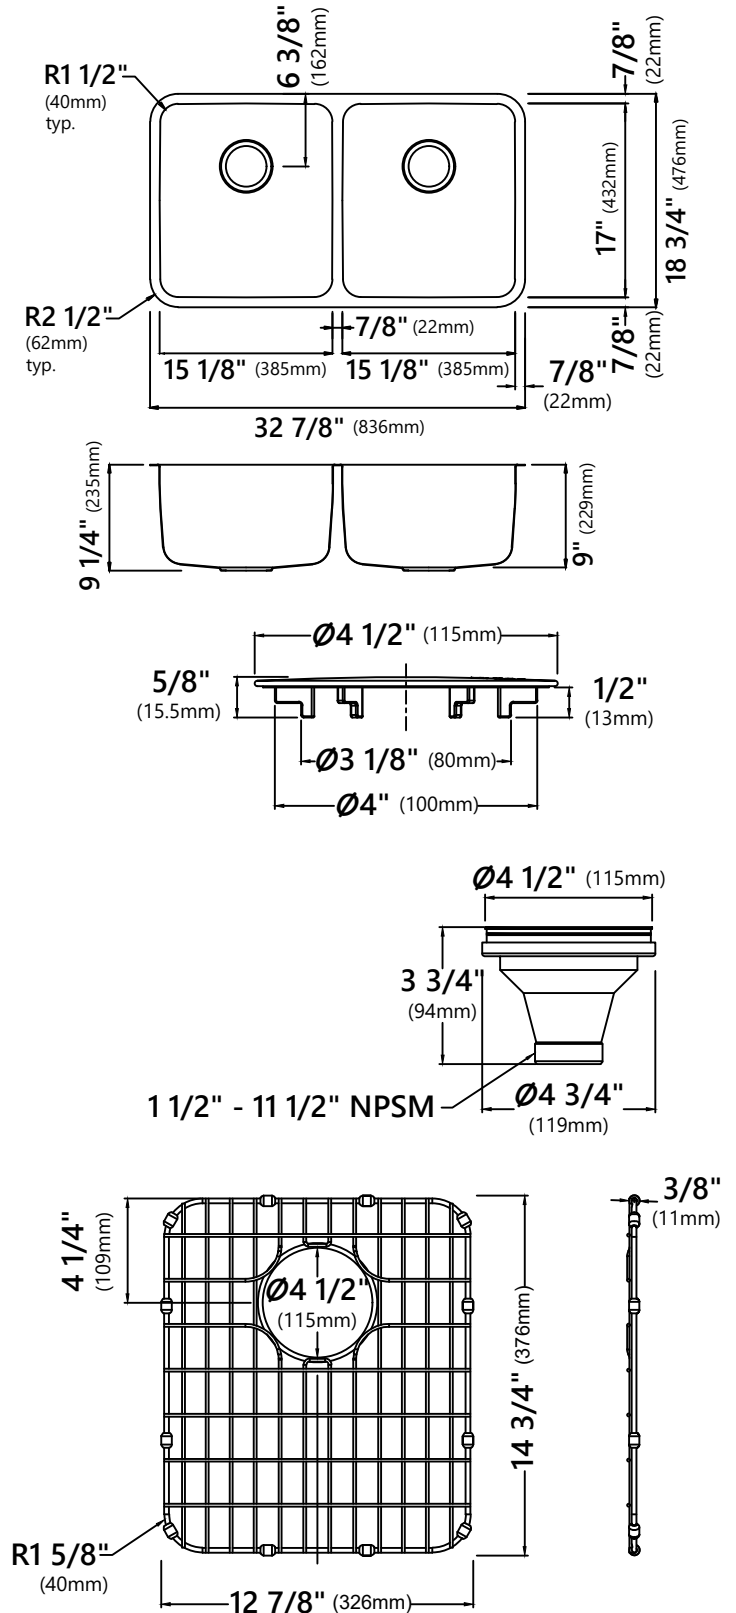

KCL-1701

33 Inch Undermount Double Bowl Stainless Steel Kitchen Sink Set

Kräus®

SPECIFICATION SHEET

Included with Set

Kitchen Sink KA1UD33B
Strainer ST-1
Drain Cap STC-2
Bottom Grid BG1517

Sink Features

- 16 Gauge Stainless Steel Construction
- Double Bowl Undermount Sink
- Required Minimum Cabinet Size: 36" Left to Right, 24" Front to Back
- Rear Center-Set Drain
- 3 1/2" Drain Opening
- NoiseDefend Undercoating and Sound Dampening Pads

Strainer Features

- Premium Stainless Steel construction
- Fits Standard 3 1/2" or 4" Drain Opening
- Open/Close Stopper Prevents Debris from Clogging Drain Pipe

Drain Cap Features

- Premium Stainless Steel Construction
- Fits Standard 3 1/2" Drain Opening
- Allows Water to Drain Easily When Installed
- Conceals Garbage Disposal and Waste Fittings for a Seamless Look

Bottom Grid Features

- Commercial grade stainless steel construction
- Protects bottom of sink from daily wear and tear
- Rubber feet provide additional protection

CODES/STANDARDS:

Product Certification

cUPC (ASME A112.19.3/CSA B45.4), MASS

Warranty

Kraus Limited Lifetime Warranty

see website for details www.kraususa.com

Kraus USA Customer Service

1.800.775.0703 | customerservice@kraususa.com

REV. August 30, 2021