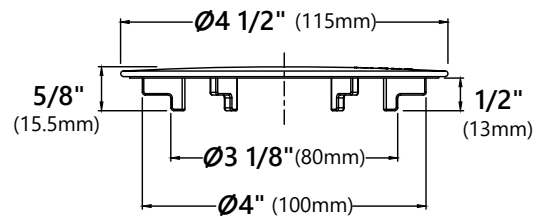

ALL-IN-ONE KITCHEN SET / KCC-1300

Kräus®

SPECIFICATION SHEET

Dual Mount Single Bowl Stainless Steel Kitchen Sink, Commercial Pull-Down Faucet in Stainless Steel Finish, Stainless Steel Grid, Stainless Steel Strainer

GRID FEATURES

- Commercial Grade Stainless Steel Construction
- Protects Bottom of Sink from Daily Wear and Tear
- Rubber Feet Provide Additional Protection

STRAINER FEATURES

- Premium Stainless Steel Construction
- Fits Standard 3 1/2" or 4" Drain Opening
- Open/Close Stopper Prevents Debris from Clogging Drain Pipe

SOAP DISPENSER HOLE CAP FEATURES

- Premium Stainless Steel Construction
- Fits Standard Soap Dispenser Hole Opening

DRAIN CAP FEATURES

- Premium Stainless Steel Construction
- Fits Standard 3 1/2" Drain Opening
- Allows Water to Drain Easily When Installed
- Conceals Garbage Disposal and Waste Fittings for a Seamless Look

COLANDER FEATURES

- Chrome-Plated T-304 Stainless Steel Construction
- Multi-Functional Kitchen Accessory
- Dishwasher Safe

CUTTING BOARD FEATURES

- Designed to Use Over the Sink and On the Counter
- Non-slip Grip Feet Insure Stability for Use On the Counter
- Outer Groove Traps Liquids to Prevent Messy Counter
- BPA-free and FDA-approved

Kraus One Year Limited Warranty:
See website for details www.kraususa.com

Kraus USA Customer Service
1.800.775.0703 | customerservice@kraususa.com