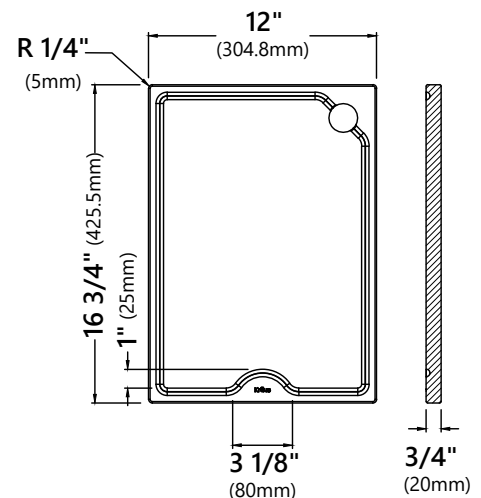

ALL-IN-ONE KITCHEN SET / KCC-1300

Kräus®

SPECIFICATION SHEET

Dual Mount Single Bowl Stainless Steel Kitchen Sink, Commercial Pull-Down Faucet in Stainless Steel Finish, Stainless Steel Grid, Stainless Steel Strainer

GRID FEATURES

- Commercial Grade Stainless Steel Construction
- Protects Bottom of Sink from Daily Wear and Tear
- Rubber Feet Provide Additional Protection

STRAINER FEATURES

- Premium Stainless Steel Construction
- Fits Standard 3 1/2" or 4" Drain Opening
- Open/Close Stopper Prevents Debris from Clogging Drain Pipe

SOAP DISPENSER HOLE CAP FEATURES

- Premium Stainless Steel Construction
- Fits Standard Soap Dispenser Hole Opening

DRAIN CAP FEATURES

- Premium Stainless Steel Construction
- Fits Standard 3 1/2" Drain Opening
- Allows Water to Drain Easily When Installed
- Conceals Garbage Disposal and Waste Fittings for a Seamless Look

COLANDER FEATURES

- Chrome-Plated T-304 Stainless Steel Construction
- Multi-Functional Kitchen Accessory
- Dishwasher Safe

CUTTING BOARD FEATURES

- Designed to Use Over the Sink and On the Counter
- Non-slip Grip Feet Insure Stability for Use On the Counter
- Outer Groove Traps Liquids to Prevent Messy Counter
- BPA-free and FDA-approved

Kraus One Year Limited Warranty:
See website for details www.kraususa.com

Kraus USA Customer Service
1.800.775.0703 | customerservice@kraususa.com