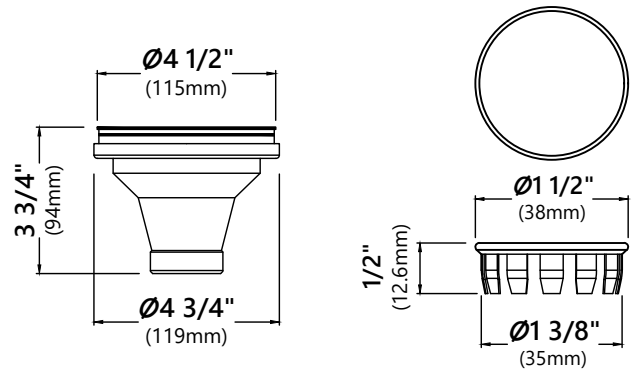

ALL-IN-ONE KITCHEN SET / KCC-1300

Kräus®

SPECIFICATION SHEET

Dual Mount Single Bowl Stainless Steel Kitchen Sink, Commercial Pull-Down Faucet in Stainless Steel Finish, Stainless Steel Grid, Stainless Steel Strainer

GRID FEATURES

- Commercial Grade Stainless Steel Construction
- Protects Bottom of Sink from Daily Wear and Tear
- Rubber Feet Provide Additional Protection

STRAINER FEATURES

- Premium Stainless Steel Construction
- Fits Standard 3 1/2" or 4" Drain Opening
- Open/Close Stopper Prevents Debris from Clogging Drain Pipe

SOAP DISPENSER HOLE CAP FEATURES

- Premium Stainless Steel Construction
- Fits Standard Soap Dispenser Hole Opening

DRAIN CAP FEATURES

- Premium Stainless Steel Construction
- Fits Standard 3 1/2" Drain Opening
- Allows Water to Drain Easily When Installed
- Conceals Garbage Disposal and Waste Fittings for a Seamless Look

COLANDER FEATURES

- Chrome-Plated T-304 Stainless Steel Construction
- Multi-Functional Kitchen Accessory
- Dishwasher Safe

CUTTING BOARD FEATURES

- Designed to Use Over the Sink and On the Counter
- Non-slip Grip Feet Insure Stability for Use On the Counter
- Outer Groove Traps Liquids to Prevent Messy Counter
- BPA-free and FDA-approved

Kraus One Year Limited Warranty:
See website for details www.kraususa.com

Kraus USA Customer Service
1.800.775.0703 | customerservice@kraususa.com