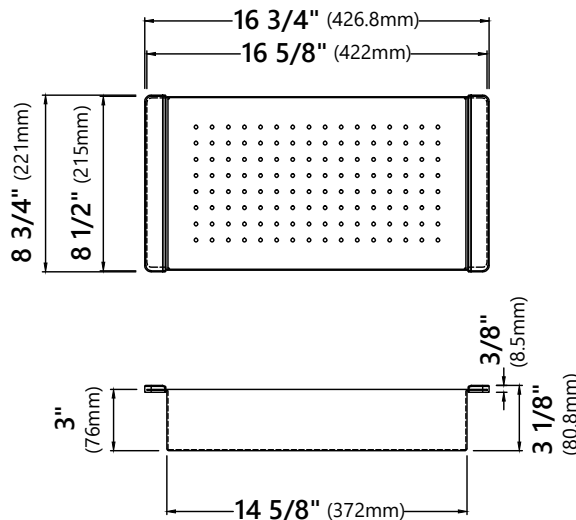

ALL-IN-ONE KITCHEN SET / KCC-1300

Kräus®

SPECIFICATION SHEET

Dual Mount Single Bowl Stainless Steel Kitchen Sink, Commercial Pull-Down Faucet in Stainless Steel Finish, Stainless Steel Grid, Stainless Steel Strainer

GRID FEATURES

- Commercial Grade Stainless Steel Construction
- Protects Bottom of Sink from Daily Wear and Tear
- Rubber Feet Provide Additional Protection

STRAINER FEATURES

- Premium Stainless Steel Construction
- Fits Standard 3 1/2" or 4" Drain Opening
- Open/Close Stopper Prevents Debris from Clogging Drain Pipe

SOAP DISPENSER HOLE CAP FEATURES

- Premium Stainless Steel Construction
- Fits Standard Soap Dispenser Hole Opening

DRAIN CAP FEATURES

- Premium Stainless Steel Construction
- Fits Standard 3 1/2" Drain Opening
- Allows Water to Drain Easily When Installed
- Conceals Garbage Disposal and Waste Fittings for a Seamless Look

COLANDER FEATURES

- Chrome-Plated T-304 Stainless Steel Construction
- Multi-Functional Kitchen Accessory
- Dishwasher Safe

CUTTING BOARD FEATURES

- Designed to Use Over the Sink and On the Counter
- Non-slip Grip Feet Insure Stability for Use On the Counter
- Outer Groove Traps Liquids to Prevent Messy Counter
- BPA-free and FDA-approved

Kraus One Year Limited Warranty:
See website for details www.kraususa.com

Kraus USA Customer Service
1.800.775.0703 | customerservice@kraususa.com