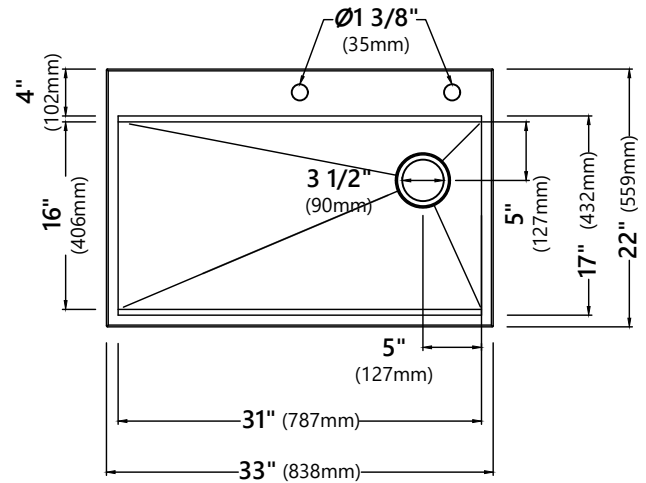

ALL-IN-ONE KITCHEN SET / KCC-1400

Dual Mount Single Bowl Stainless Steel Kitchen Sink, Commercial
Pull-Down Faucet in Stainless Steel Finish, Stainless Steel Grid,
Stainless Steel Strainer

Kräus®

SPECIFICATION SHEET

INCLUDED WITH COMBO

Faucet KPF-1610SFS
Kitchen Sink KWT310-33/18
Strainer ST-1
Grid Model No. KBG-UN1-33
Colander CS-6
Drain Cap STC-2
Cutting Board KCB-WS103AC
Soap Dispenser Hole Cap KP22189
Installation Template
Mounting Hardware

SINK FEATURES

- 18 Gauge Stainless Steel Construction
- 3.5mm Thick Deck
- Dual Mount Installation
- Single Bowl Sink
- Rear Off-Set Drain
- Required Minimum Cabinet Size: 36" Left to Right, 24" Front to Back
- 3 1/2" Drain Opening
- NoiseDefend Undercoating and Sound Dampening Pads

FAUCET FEATURES

- Commercial Style Pull Down Faucet
- Metal Body
- Lead Free Braided Nylon Waterway
- 180° Swivel Spout
- Flow Rate: 1.8 gpm (6.8L/min) @ 60 psi
- Dual Function Sprayhead - Spray/Stream
- Silicone Nozzles
- 35mm Ceramic Cartridge
- 26.5" Integrated Nylon Waterlines
- Dome Shaped Screen Washer
- Quick Weight
- Quick Connect Sprayer Hose
- Connections 3/8"
- Max Deck Thickness: 1 1/2"
- TPI of aerator in the Sprayer - M24*1

CODES/STANDARDS:

Sink Certification
cUPC (ASME A112.19.3/CSA B45.4)

Faucet Certification
ASME A112.18.1/CSA B125.1
ADA compliant

Kraus Lifetime Limited Warranty:
See website for details www.kraususa.com