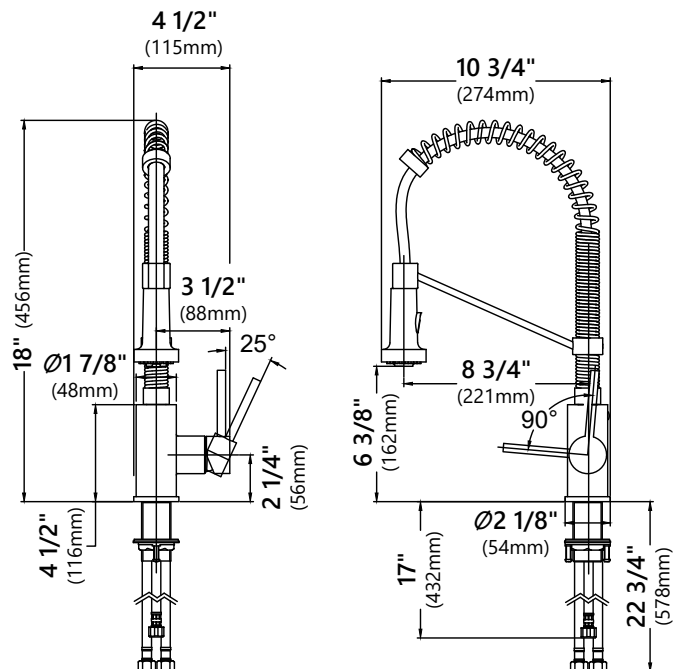

ALL-IN-ONE KITCHEN SET / KCC-1400

Dual Mount Single Bowl Stainless Steel Kitchen Sink, Commercial
Pull-Down Faucet in Stainless Steel Finish, Stainless Steel Grid,
Stainless Steel Strainer

Kräus®

SPECIFICATION SHEET

INCLUDED WITH COMBO

Faucet KPF-1610SFS
Kitchen Sink KWT310-33/18
Strainer ST-1
Grid Model No. KBG-UN1-33
Colander CS-6
Drain Cap STC-2
Cutting Board KCB-WS103AC
Soap Dispenser Hole Cap KP22189
Installation Template
Mounting Hardware

SINK FEATURES

- 18 Gauge Stainless Steel Construction
- 3.5mm Thick Deck
- Dual Mount Installation
- Single Bowl Sink
- Rear Off-Set Drain
- Required Minimum Cabinet Size: 36" Left to Right, 24" Front to Back
- 3 1/2" Drain Opening
- NoiseDefend Undercoating and Sound Dampening Pads

FAUCET FEATURES

- Commercial Style Pull Down Faucet
- Metal Body
- Lead Free Braided Nylon Waterway
- 180° Swivel Spout
- Flow Rate: 1.8 gpm (6.8L/min) @ 60 psi
- Dual Function Sprayhead - Spray/Stream
- Silicone Nozzles
- 35mm Ceramic Cartridge
- 26.5" Integrated Nylon Waterlines
- Dome Shaped Screen Washer
- Quick Weight
- Quick Connect Sprayer Hose
- Connections 3/8"
- Max Deck Thickness: 1 1/2"
- TPI of aerator in the Sprayer - M24*1

CODES/STANDARDS:

Sink Certification
cUPC (ASME A112.19.3/CSA B45.4)

Faucet Certification
ASME A112.18.1/CSA B125.1
ADA compliant

Kraus Lifetime Limited Warranty:
See website for details www.kraususa.com