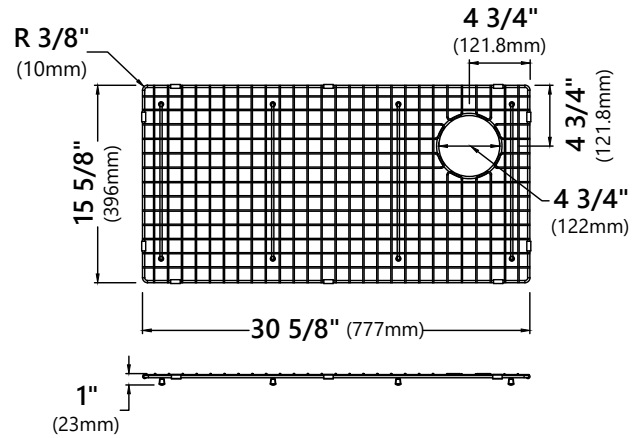

ALL-IN-ONE KITCHEN SET / KCC-1300

Kräus®

SPECIFICATION SHEET

Dual Mount Single Bowl Stainless Steel Kitchen Sink, Commercial Pull-Down Faucet in Stainless Steel Finish, Stainless Steel Grid, Stainless Steel Strainer

GRID FEATURES

- Commercial Grade Stainless Steel Construction
- Protects Bottom of Sink from Daily Wear and Tear
- Rubber Feet Provide Additional Protection

STRAINER FEATURES

- Premium Stainless Steel Construction
- Fits Standard 3 1/2" or 4" Drain Opening
- Open/Close Stopper Prevents Debris from Clogging Drain Pipe

SOAP DISPENSER HOLE CAP FEATURES

- Premium Stainless Steel Construction
- Fits Standard Soap Dispenser Hole Opening

DRAIN CAP FEATURES

- Premium Stainless Steel Construction
- Fits Standard 3 1/2" Drain Opening
- Allows Water to Drain Easily When Installed
- Conceals Garbage Disposal and Waste Fittings for a Seamless Look

COLANDER FEATURES

- Chrome-Plated T-304 Stainless Steel Construction
- Multi-Functional Kitchen Accessory
- Dishwasher Safe

CUTTING BOARD FEATURES

- Designed to Use Over the Sink and On the Counter
- Non-slip Grip Feet Insure Stability for Use On the Counter
- Outer Groove Traps Liquids to Prevent Messy Counter
- BPA-free and FDA-approved

Kraus One Year Limited Warranty:
See website for details www.kraususa.com

Kraus USA Customer Service
1.800.775.0703 | customerservice@kraususa.com