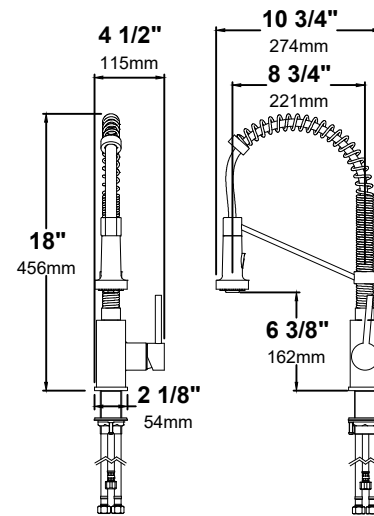

Faucet Certification

ASME A112.18.1/CSA B125.1

ADA compliant

Kraus Lifetime Limited Warranty:
See website for details www.kraususa.com

Kraus USA Plumbing LLC Customer Service
1.800.775.0703 | customerservice@kraususa.com

REV. October 24, 2023