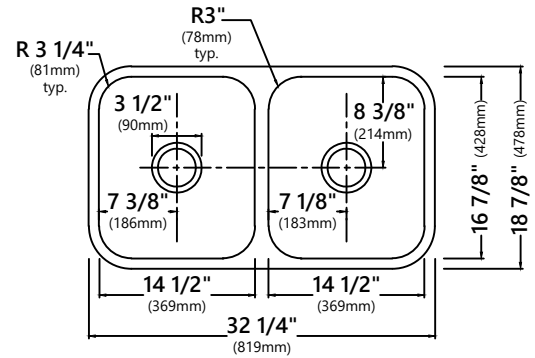

Faucet Certification

ASME A112.18.1/CSA B125.1

ADA compliant

Kraus Lifetime Limited Warranty:
See website for details www.kraususa.com

Kraus USA Plumbing LLC Customer Service
1.800.775.0703 | customerservice@kraususa.com

REV. October 24, 2023