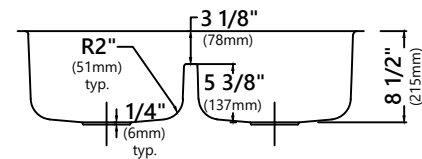

Faucet Certification

ASME A112.18.1/CSA B125.1

ADA compliant

Kraus Lifetime Limited Warranty:
See website for details www.kraususa.com

Kraus USA Plumbing LLC Customer Service
1.800.775.0703 | customerservice@kraususa.com

REV. October 24, 2023