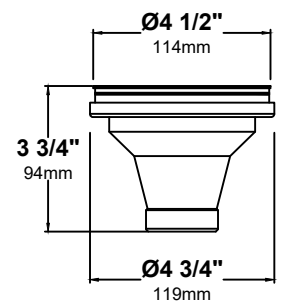

Faucet Certification

ASME A112.18.1/CSA B125.1

ADA compliant

Kraus Lifetime Limited Warranty:
See website for details www.kraususa.com

Kraus USA Plumbing LLC Customer Service
1.800.775.0703 | customerservice@kraususa.com

REV. October 24, 2023