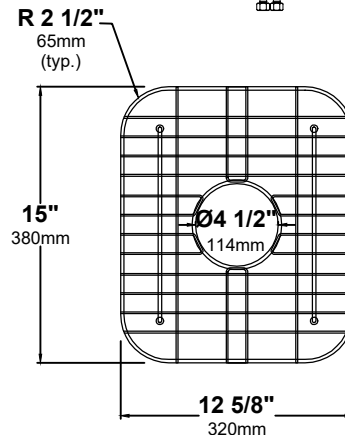

Faucet Certification

ASME A112.18.1/CSA B125.1

ADA compliant

Kraus Lifetime Limited Warranty:
See website for details www.kraususa.com

Kraus USA Plumbing LLC Customer Service
1.800.775.0703 | customerservice@kraususa.com

REV. October 24, 2023