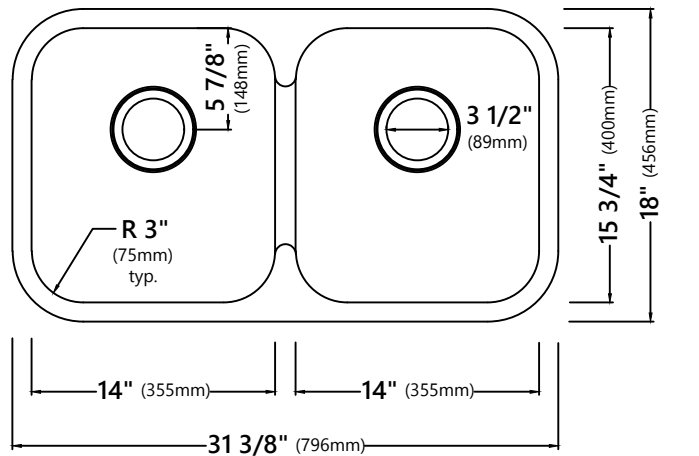

KBU29

32 Inch Undermount Double Bowl Stainless Steel Kitchen Sink

Kräus®

SPECIFICATION SHEET

Sink Dimensions

Overall Dimensions: 31 3/8" x 18"

Bowl Dimensions: 14" x 15 3/4"

Sink Depth: 8"

Features

- 18 Gauge Stainless Steel Construction
- Double Bowl Undermount Pressed Sink
- Required Minimum Cabinet Size: 36" Left to Right, 24" Front to Back
- Rear Center-Set Drains
- 3 1/2" Drain Opening
- NoiseDefend Undercoating and Sound Dampening Pads

Accessories Included

- Basket Strainer BST-1 & ST-1
- Bottom Grid KBG-29 x 2
- Cut-Out Template
- Mounting Hardware
- Towel

CODES/STANDARDS:

Product Certification

cUPC (ASME A112.19.3/CSA B45.4)

Warranty

Kraus Limited Lifetime Warranty

see website for details www.kraususa.com

Kraus USA Customer Service

1.800.775.0703 | customerservice@kraususa.com

REV. December 10, 2019