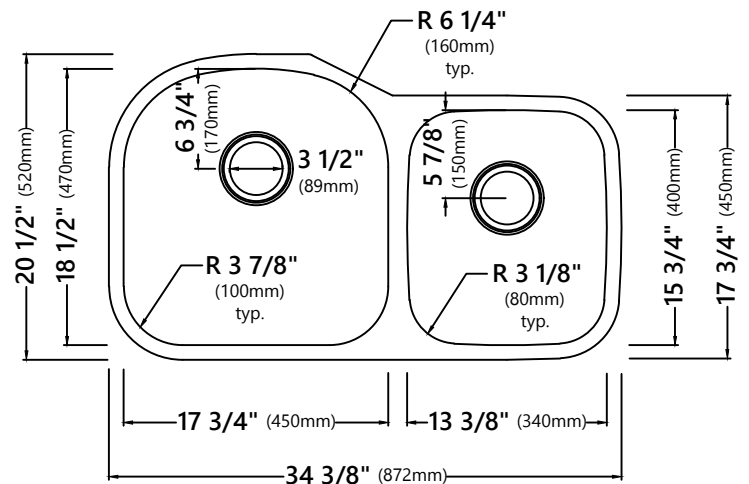

KBU27

35 Inch Undermount Double Bowl Stainless Steel Kitchen Sink

Kräus®

SPECIFICATION SHEET

Sink Dimensions

Overall Dimensions: 34 3/8" x 20 1/2"

Larger Bowl Dimensions: 17 3/4" x 18 1/2"

Smaller Bowl Dimensions: 13 3/8" x 15 3/4"

Sink Depth: 9"

Features

- 16 Gauge Stainless Steel Construction
- Double Bowl Undermount Pressed Sink
- Required Minimum Cabinet Size: 39" Left to Right, 24" Front to Back
- Rear Center-Set Drains
- 3 1/2" Drain Opening
- NoiseDefend Undercoating and Sound Dampening Pads

Accessories Included

- Basket Strainer BST-1 & ST-1
- Bottom Grids KBG-27-1 & KBG-27-2
- Cut-Out Template
- Mounting Hardware
- Towel

CODES/STANDARDS:

Product Certification

cUPC (ASME A112.19.3/CSA B45.4)

Warranty

Kraus Limited Lifetime Warranty

see website for details www.kraususa.com

Kraus USA Customer Service

1.800.775.0703 | customerservice@kraususa.com

REV. December 10, 2019