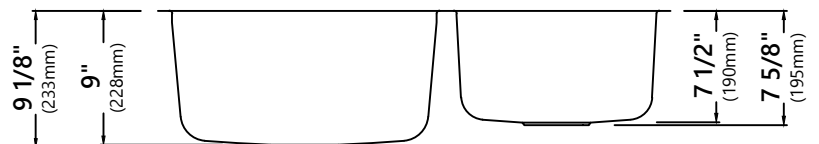

KBU27

35 Inch Undermount Double Bowl Stainless Steel Kitchen Sink

Kräus®

SPECIFICATION SHEET

Sink Dimensions

Overall Dimensions: 34 3/8" x 20 1/2"

Larger Bowl Dimensions: 17 3/4" x 18 1/2"

Smaller Bowl Dimensions: 13 3/8" x 15 3/4"

Sink Depth: 9"

Features

- 16 Gauge Stainless Steel Construction
- Double Bowl Undermount Pressed Sink
- Required Minimum Cabinet Size: 39" Left to Right, 24" Front to Back
- Rear Center-Set Drains
- 3 1/2" Drain Opening
- NoiseDefend Undercoating and Sound Dampening Pads

Accessories Included

- Basket Strainer BST-1 & ST-1
- Bottom Grids KBG-27-1 & KBG-27-2
- Cut-Out Template
- Mounting Hardware
- Towel

CODES/STANDARDS:

Product Certification

cUPC (ASME A112.19.3/CSA B45.4)

Warranty

Kraus Limited Lifetime Warranty

see website for details www.kraususa.com

Kraus USA Customer Service

1.800.775.0703 | customerservice@kraususa.com

REV. December 10, 2019