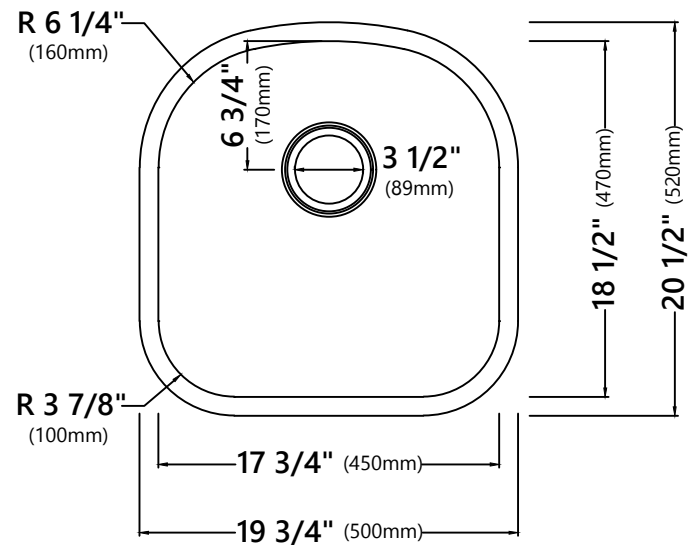

KBU15

20 Inch Undermount Single Bowl Stainless Steel Kitchen Sink

Kräus®

SPECIFICATION SHEET

Sink Dimensions

Overall Dimensions: 19 3/4" x 20 1/2"

Bowl Dimensions: 17 3/4" x 18 1/2"

Sink Depth: 9"

Features

- 16 Gauge Stainless Steel Construction
- Single Bowl Undermount Pressed Sink
- Required Minimum Cabinet Size: 24" Left to Right, 24" Front to Back
- Rear Center-Set Drain
- 3 1/2" Drain Opening
- NoiseDefend Undercoating and Sound Dampening Pads

Accessories Included

- Basket Strainer BST-1
- Bottom Grid KBG-15
- Cut-Out Template
- Mounting Hardware
- Towel

CODES/STANDARDS:

Product Certification

cUPC (ASME A112.19.3/CSA B45.4)

Warranty

Kraus Limited Lifetime Warranty

see website for details www.kraususa.com