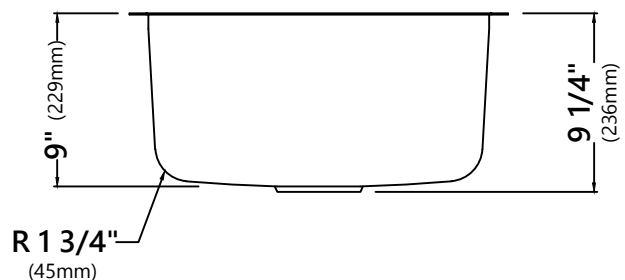

KBU15

20 Inch Undermount Single Bowl Stainless Steel Kitchen Sink

Kräus®

SPECIFICATION SHEET

Sink Dimensions

Overall Dimensions: 19 3/4" x 20 1/2"

Bowl Dimensions: 17 3/4" x 18 1/2"

Sink Depth: 9"

Features

- 16 Gauge Stainless Steel Construction
- Single Bowl Undermount Pressed Sink
- Required Minimum Cabinet Size: 24" Left to Right, 24" Front to Back
- Rear Center-Set Drain
- 3 1/2" Drain Opening
- NoiseDefend Undercoating and Sound Dampening Pads

Accessories Included

- Basket Strainer BST-1
- Bottom Grid KBG-15
- Cut-Out Template
- Mounting Hardware
- Towel

CODES/STANDARDS:

Product Certification

cUPC (ASME A112.19.3/CSA B45.4)

Warranty

Kraus Limited Lifetime Warranty

see website for details www.kraususa.com