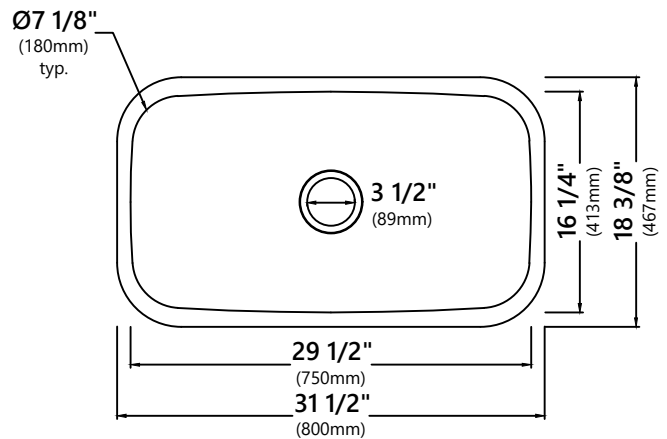

KBU14E

Outlast 31 1/2 Inch Undermount Single Bowl Stainless Steel Kitchen Sink

Kräus®

SPECIFICATION SHEET

Sink Dimensions

Overall Dimensions: 31 1/2" x 18 3/8"

Bowl Dimensions: 29 1/2" x 16 1/4"

Bowl Depth: 9 7/8"

Features

- 16 Gauge Stainless Steel Construction
- Single Bowl Undermount Pressed Sink
- Required Minimum Cabinet Size: 36" Left to Right, 24" Front to Back
- Center-Set Drain
- 3 1/2" Drain Opening
- NoiseDefend Undercoating and Sound Dampening Pads

Accessories Included

- Basket Strainer BST-1
- Bottom Grid KBG-14
- Cut-Out Template
- Mounting Hardware
- Towel

CODES/STANDARDS:

Product Certification

cUPC (ASME A112.19.3/CSA B45.4)

Warranty

Kraus Limited Lifetime Warranty

see website for details www.kraususa.com