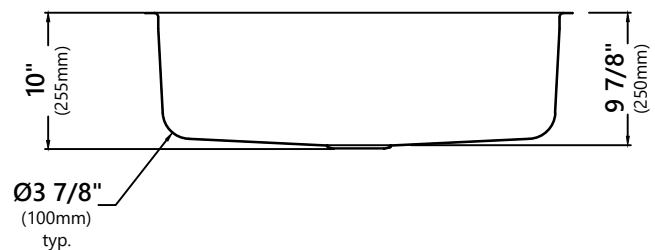

KBU14E

Outlast 31 1/2 Inch Undermount Single Bowl Stainless Steel Kitchen Sink

Kräus®

SPECIFICATION SHEET

Sink Dimensions

Overall Dimensions: 31 1/2" x 18 3/8"

Bowl Dimensions: 29 1/2" x 16 1/4"

Bowl Depth: 9 7/8"

Features

- 16 Gauge Stainless Steel Construction
- Single Bowl Undermount Pressed Sink
- Required Minimum Cabinet Size: 36" Left to Right, 24" Front to Back
- Center-Set Drain
- 3 1/2" Drain Opening
- NoiseDefend Undercoating and Sound Dampening Pads

Accessories Included

- Basket Strainer BST-1
- Bottom Grid KBG-14
- Cut-Out Template
- Mounting Hardware
- Towel

CODES/STANDARDS:

Product Certification

cUPC (ASME A112.19.3/CSA B45.4)

Warranty

Kraus Limited Lifetime Warranty

see website for details www.kraususa.com