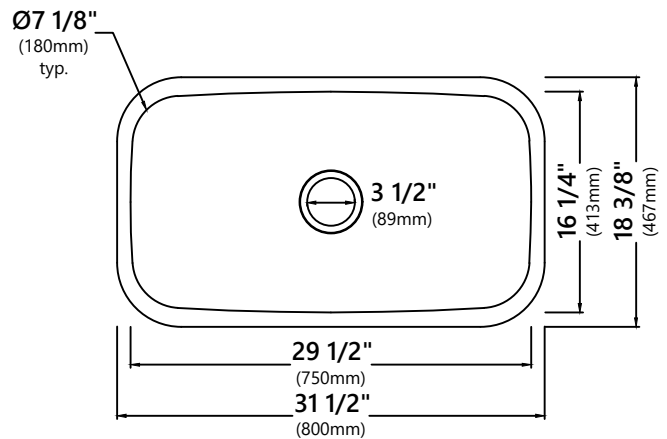

KBU14

31 1/2 Inch Undermount Single Bowl Stainless Steel Kitchen Sink

Kräus®

SPECIFICATION SHEET

Sink Dimensions

Overall Dimensions: 31 1/2" x 18 3/8"

Bowl Dimensions: 29 1/2" x 16 1/4"

Bowl Depth: 9 7/8"

Features

- 16 Gauge Stainless Steel Construction
- Single Bowl Undermount Pressed Sink
- Required Minimum Cabinet Size: 36" Left to Right, 24" Front to Back
- Center-Set Drain
- 3 1/2" Drain Opening
- NoiseDefend Undercoating and Sound Dampening Pads

Accessories Included

- Basket Strainer BST-1
- Bottom Grid KBG-14
- Cut-Out Template
- Mounting Hardware
- Towel

CODES/STANDARDS:

Product Certification

cUPC (ASME A112.19.3/CSA B45.4)

Warranty

Kraus Limited Lifetime Warranty

see website for details www.kraususa.com