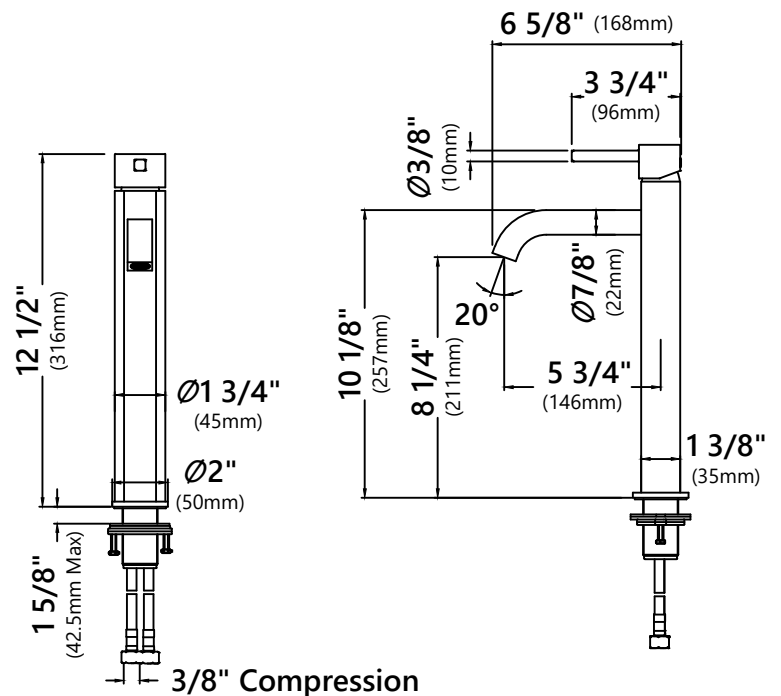

FVS-1007

Single Lever Vessel Bathroom Faucet

Faucet Dimensions

Overall Height: 12 1/2"
Overall Width: 2"
Spout Height: 8 1/4"
Spout Reach: 5 3/4"

Features

- Vessel Faucet
- Brass Body
- Lead Free Brass Waterway
- 25mm Ceramic Cartridge
- Single Hole Installation
- 29 1/4" Nylon Waterlines
- Coinslot Aerator
- Flow Rate 1.2gpm (4.5L/min) @ 60 psi
- Max Deck Thickness: 1 3/4"
- TPI of Aerator - M16.5*1

Accessories Included

- Hex Wrench
- Aerator Key

Optional Accessories

- Pop Ups PU-10 and PU-12

Available Finishes

- Chrome
- Satin Nickel
- Oil Rubbed Bronze
- Matte Black
- Spot Free Stainless Steel

CODES/STANDARDS:

Product Certification

cUPC (ASME A112.18.1/CSA B125.1)
NSF/ANSI Standard 61 and 372 certified by IAPMO
AB1953, EPA, CAL GREEN, MASS, FTC, DOE, CEC, ADA

Warranty

Kraus Limited Lifetime Warranty

see website for details www.kraususa.com