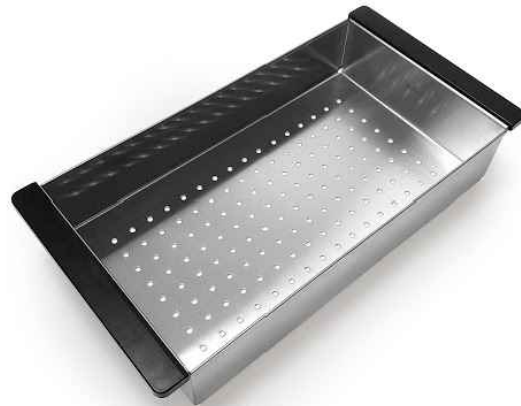

CS-6 Stainless Steel Colander

Colander Dimensions

Overall Dimensions: 16 3/4" x 8 3/4" x 3 1/8"

Features

- Chrome-Plated T-304 Stainless Steel Construction
- Multi-Functional Kitchen Accessory
- Dishwasher Safe
- For Use with KFR4-33, KGF1-30, KGF1-33, KGF2-30, KGF2-33, KWF410-30, KWF410-33, KWF410-36, KWT310-30, KWT310-33, KWT311-25, KWU110-27, KWU110-30, KWU110-32, KWU111-17, KWU111-23, KWU112-33 and KWU120-45 kitchen sinks