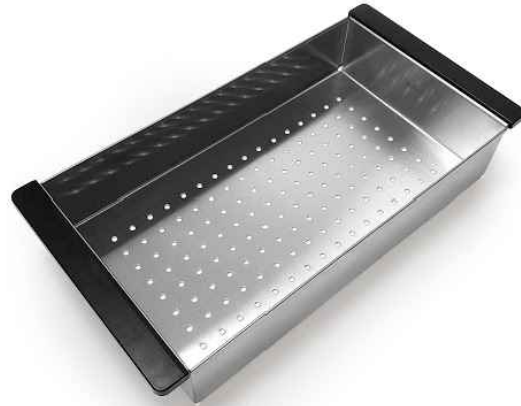

CS-6

Stainless Steel Colander

Colander Dimensions

Overall Dimensions: 16 3/4" x 8 3/4" x 3 1/8"

Features

- Chrome-Plated T-304 Stainless Steel Construction
- Multi-Functional Kitchen Accessory
- Dishwasher Safe
- For Use with KFR4-33, KGF1-30, KGF1-33, KGF2-30, KGF2-33, KWF410-30, KWF410-33, KWF410-36, KWT310-30, KWT310-33, KWT311-25, KWU110-27, KWU110-30, KWU110-32, KWU111-17, KWU111-23, KWU112-33 and KWU120-45 kitchen sinks