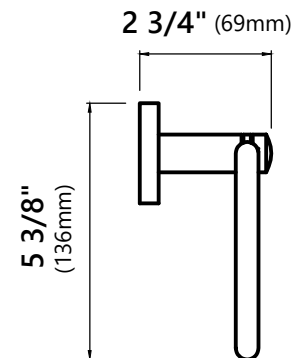

Warranty

Kraus 1 Year Limited Warranty

see website for details www.kraususa.com