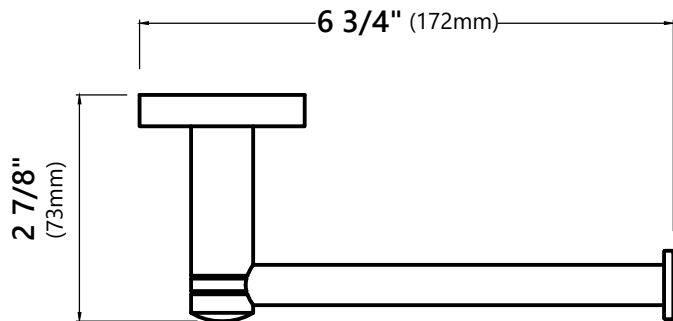

Warranty

Kraus 1 Year Limited Warranty

see website for details www.kraususa.com