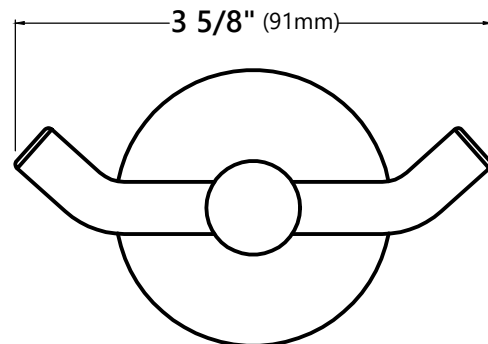

Warranty

Kraus 1 Year Limited Warranty

see website for details www.kraususa.com