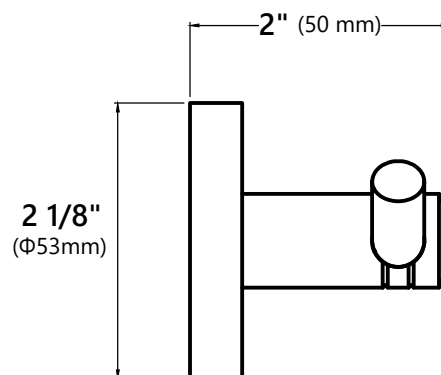

Warranty

Kraus 1 Year Limited Warranty

see website for details www.kraususa.com