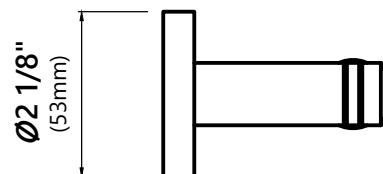

Warranty

Kraus 1 Year Limited Warranty

see website for details www.kraususa.com