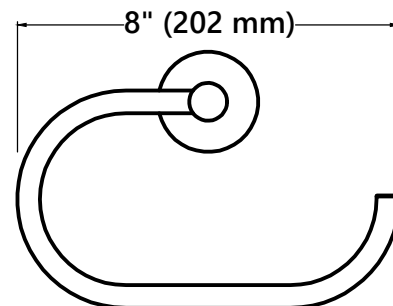

Warranty

Kraus 1 Year Limited Warranty

see website for details www.kraususa.com