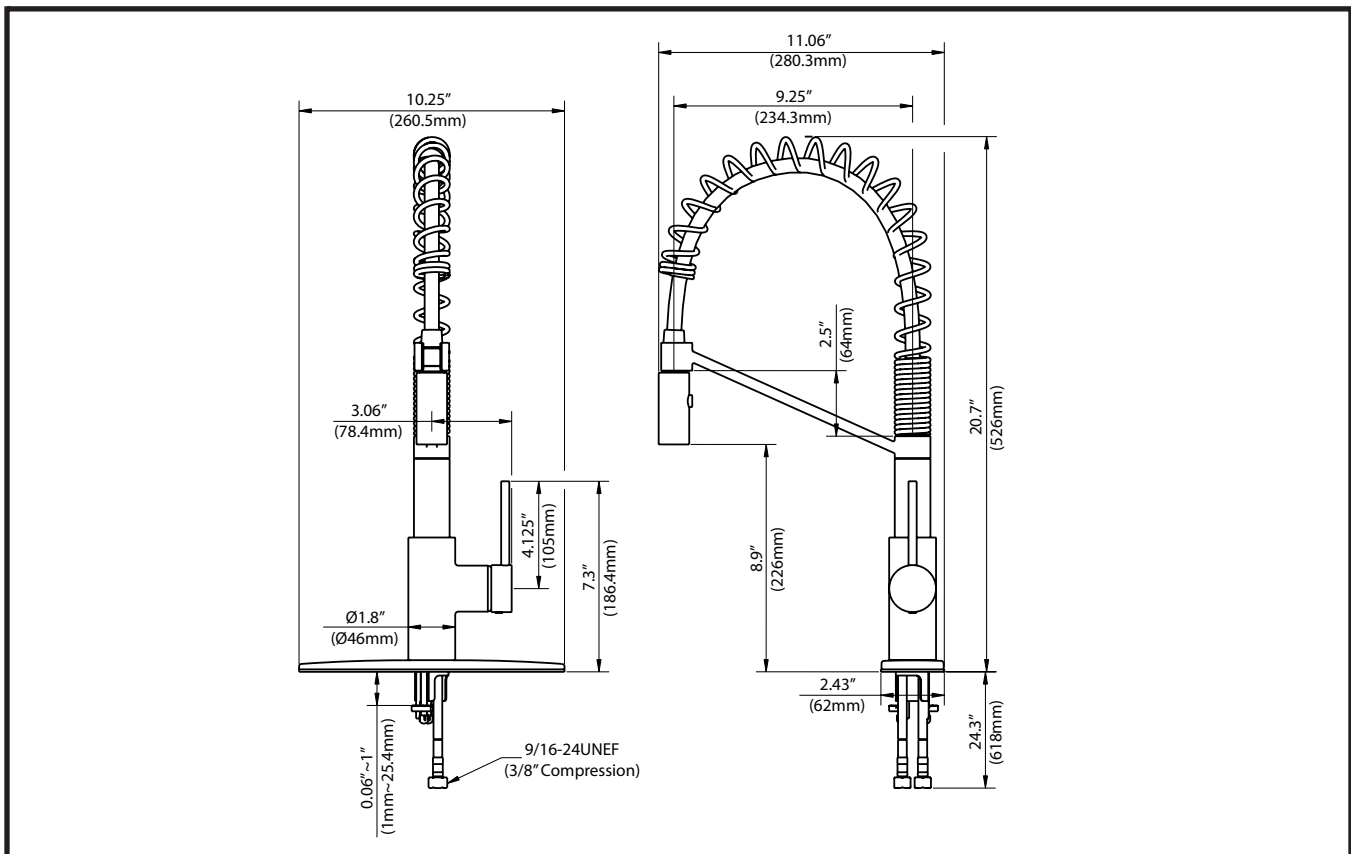

Mateo™ | KPF-2630

Single Lever Commercial Style Kitchen Faucet

Chrome and Stainless Steel Finishes

Kräus®

SPECIFICATIONS SHEET

The Mateo™ Single Lever Commercial Style Faucet has a sleek silhouette that coordinates with any kitchen sink. The open-coil design and ergonomic dual-function sprayhead create a professional look with maximum visual impact. This faucet is made with top-quality components in order to ensure superior performance and durability. For easy installation, mounting hardware and an optional deck plate are included.

Product Features

- Brass Body w/ Metal Handle for Maximum Durability
- Easy DIY QuickDock Top Mount Installation
- Single-Lever Design for Effortless Temperature & Flow Control
- Heavy-Duty Commercial-Style Spring Design
- Dual-Function Sprayer w/ Spray & Stream Button
- Spout Swivels 360° for Complete Sink Access
- Kerox Ceramic Cartridge (tested w/ 500,000 cycles)
- 1.75 gpm (6.6 L/min) flow rate at 60 psi
- High Performance / Low Flow Neoperl Aerator w/ Easy-Clean Rubber Nozzles to Prevent Hard Water Build-Up
- Superior Corrosion & Rust-Resistant Finish
- 1 or 3-Hole Installation w/ Optional 10" Deck Plate

Warranty: Limited lifetime warranty against leaks, drips, and finish flaws to the original purchaser and first consumer. This warranty is applicable to residential use only. Commercial use will automatically void the warranty.

Meets ASME A112.18.1M/A112.18.1

1.8gpm 6.8L/min maximum

www.kraususa.com | 1.800.775.0703 | customerservice@kraususa.com

REV. July 28, 2015